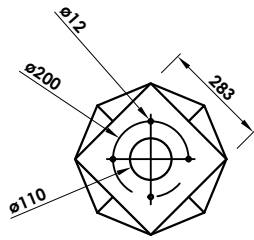

## FEATURES

- ✓ Trihedral design.
- ✓ Display of aids to navigation on the radar screen to reduce risk of collision.
- ✓ Strong “return” on radar screens.
- ✓ Improves detection under harsh weather conditions.
- ✓ Effective echo response.
- ✓ Echo equivalent surface (RCS) from 8 to 36 m<sup>2</sup>.
- ✓ 360° coverage.
- ✓ Its design of double trihedral group maximises echo in any orientation and tilt.
- ✓ Structure made from hot-dip galvanised or stainless steel.
- ✓ Polyurethane paint, UV resistant.
- ✓ Fixing to buoy or structure with 4 nos. M10 bolts.
- ✓ Standard fixing to the beacon.

# RRF

Specifications subject to change without previous notice.

RRF30

RRF15

RRF10

RRF08

Remark: Reflectors calculated according to IALA *Guideline R-101*.

MODEL	RRF08	RRF10	RRF15	RRF30
RCS (m <sup>2</sup> )	8	10	15	36
Weight (kg)	11.3	12.5	14.6	23
Fixings (mm): Superior Inferior	8x200 4x200			
Base (mm)	250x250	262x262	283x283	354x354