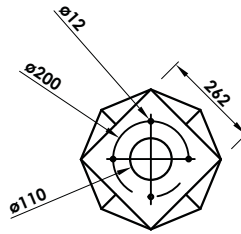

# RRF

Specifications subject to change without previous notice.

RRF30

RRF15

RRF10

RRF08

Remark: Reflectors calculated according to IALA *Guideline R-101*.

MODEL	RRF08	RRF10	RRF15	RRF30
RCS (m <sup>2</sup> )	8	10	15	36
Weight (kg)	11.3	12.5	14.6	23
Fixings (mm): Superior Inferior	8x200 4x200			
Base (mm)	250x250	262x262	283x283	354x354