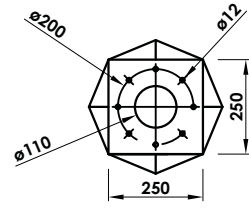

# RRF

Specifications subject to change without previous notice.

RRF30

RRF15

RRF10

RRF08

Remark: Reflectors calculated according to IALA *Guideline R-101*.

MODEL	RRF08	RRF10	RRF15	RRF30
RCS (m <sup>2</sup> )	8	10	15	36
Weight (kg)	11.3	12.5	14.6	23
Fixings (mm): Superior Inferior	8x200 4x200			
Base (mm)	250x250	262x262	283x283	354x354