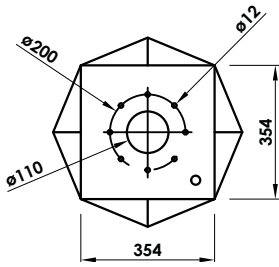

## FEATURES

- ✓ Trihedral design.
- ✓ Display of aids to navigation on the radar screen to reduce risk of collision.
- ✓ Strong “return” on radar screens.
- ✓ Improves detection under harsh weather conditions.
- ✓ Effective echo response.
- ✓ Echo equivalent surface (RCS) from 8 to 36 m<sup>2</sup>.
- ✓ 360° coverage.
- ✓ Its design of double trihedral group maximises echo in any orientation and tilt.
- ✓ Structure made from hot-dip galvanised or stainless steel.
- ✓ Polyurethane paint, UV resistant.
- ✓ Fixing to buoy or structure with 4 nos. M10 bolts.
- ✓ Standard fixing to the beacon.

# RRF

Specifications subject to change without previous notice.

RRF30

RRF15

RRF10

RRF08

Remark: Reflectors calculated according to IALA *Guideline R-101*.

MODEL	RRF08	RRF10	RRF15	RRF30
RCS (m <sup>2</sup> )	8	10	15	36
Weight (kg)	11.3	12.5	14.6	23
Fixings (mm): Superior Inferior	8x200 4x200			
Base (mm)	250x250	262x262	283x283	354x354