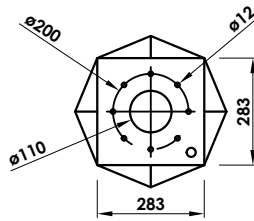

# RRF

Specifications subject to change without previous notice.

RRF30

RRF15

RRF10

RRF08

Remark: Reflectors calculated according to IALA *Guideline R-101*.

MODEL	RRF08	RRF10	RRF15	RRF30
RCS (m <sup>2</sup> )	8	10	15	36
Weight (kg)	11.3	12.5	14.6	23
Fixings (mm): Superior Inferior	8x200 4x200			
Base (mm)	250x250	262x262	283x283	354x354