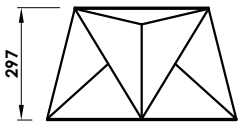

Specifications subject to change without previous notice.

RRF30