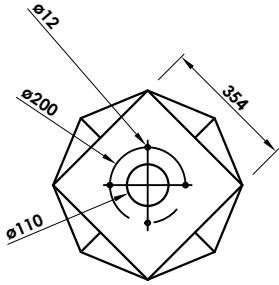

## FEATURES

- ✓ Trihedral design.
- ✓ Display of aids to navigation on the radar screen to reduce risk of collision.
- ✓ Strong “return” on radar screens.
- ✓ Improves detection under harsh weather conditions.
- ✓ Effective echo response.
- ✓ Echo equivalent surface (RCS) from 8 to 36 m<sup>2</sup>.
- ✓ 360° coverage.
- ✓ Its design of double trihedral group maximises echo in any orientation and tilt.
- ✓ Structure made from hot-dip galvanised or stainless steel.
- ✓ Polyurethane paint, UV resistant.
- ✓ Fixing to buoy or structure with 4 nos. M10 bolts.
- ✓ Standard fixing to the beacon.

# RRF

Specifications subject to change without previous notice.

RRF30

RRF15

RRF10

RRF08

Remark: Reflectors calculated according to IALA *Guideline R-101*.

MODEL	RRF08	RRF10	RRF15	RRF30
RCS (m <sup>2</sup> )	8	10	15	36
Weight (kg)	11.3	12.5	14.6	23
Fixings (mm): Superior Inferior	8x200 4x200			
Base (mm)	250x250	262x262	283x283	354x354