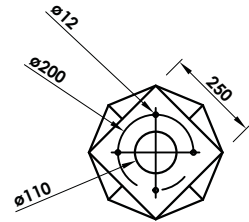

# RRF

Specifications subject to change without previous notice.

RRF30

RRF15

RRF10

RRF08

Remark: Reflectors calculated according to IALA *Guideline R-101*.

MODEL	RRF08	RRF10	RRF15	RRF30
RCS (m <sup>2</sup> )	8	10	15	36
Weight (kg)	11.3	12.5	14.6	23
Fixings (mm): Superior Inferior	8x200 4x200			
Base (mm)	250x250	262x262	283x283	354x354