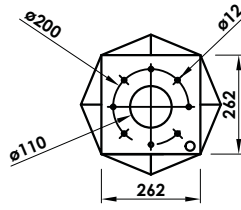

# RRF

Specifications subject to change without previous notice.

RRF30

RRF15

RRF10

RRF08

Remark: Reflectors calculated according to IALA *Guideline R-101*.

MODEL	RRF08	RRF10	RRF15	RRF30
RCS (m <sup>2</sup> )	8	10	15	36
Weight (kg)	11.3	12.5	14.6	23
Fixings (mm): Superior Inferior	8x200 4x200			
Base (mm)	250x250	262x262	283x283	354x354