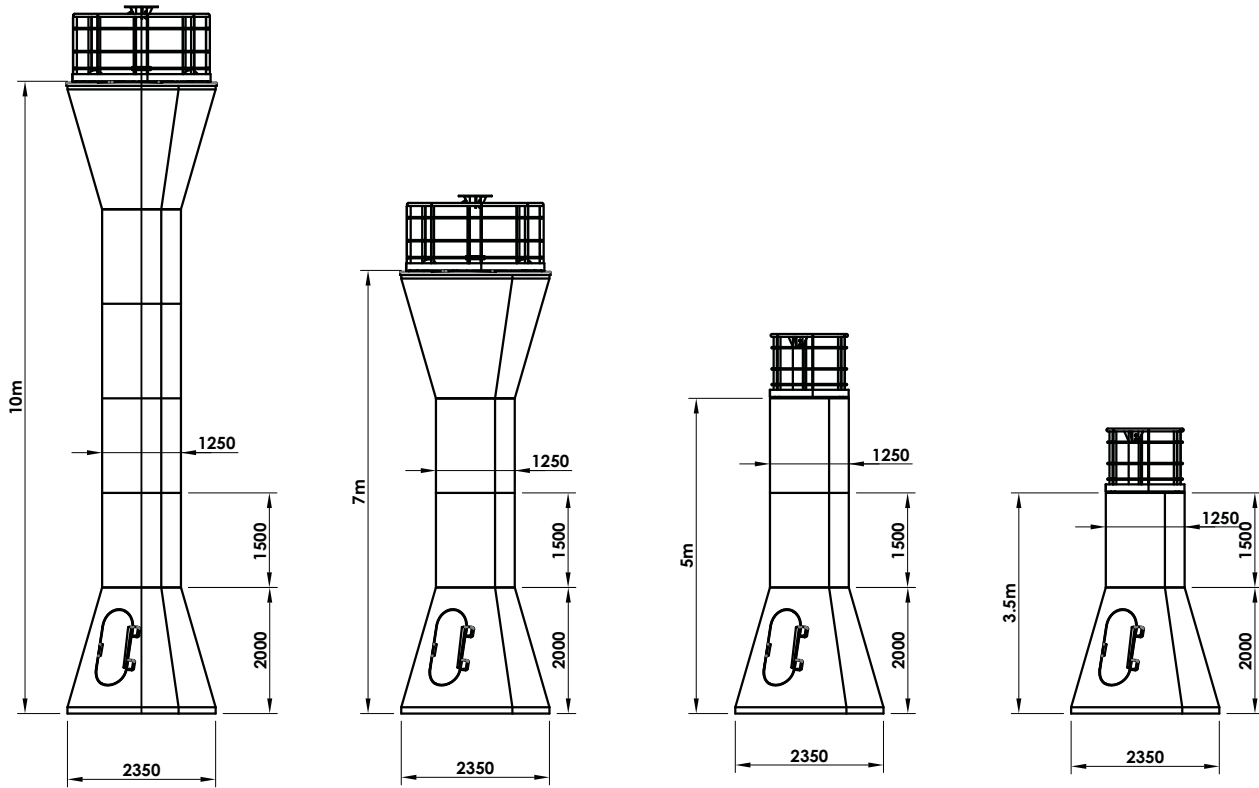

Mediterraneo's GRP towers, model MTP, are engineered to integrate flashing and rotating beacons c/w their solar power supply system, in order to operate as medium- and long-range Lighthouses.

These towers are manufactured from GRP (glass-reinforced polyester). Colour is pigmented in the raw material, thus the tower colour remains unaltered. Thanks to its watertightness, batteries, control units and other items can be housed inside the tower, in order to be protected from the weather.

FEATURES

- ✓ Manufactured from glass reinforced polyester (GRP).
- ✓ Colour impregnated in the GRP, no need to repaint.
- ✓ Heights from 3,5 to 10 metres.
- ✓ Easy assembly, due to its modular architecture.
- ✓ Fast erection without crane.
- ✓ Spacious sized top platform to hold solar modules and batteries.
- ✓ Tower accessories and bolting made from stainless steel.
- ✓ Wind-speed resistance higher than 180 kph.
- ✓ Inner access ladder.
- ✓ GRP plates with rings for easy lifting.
- ✓ Access door with safety lock.
- ✓ Provided with templates for accurate anchor bolt positioning.
- ✓ Very useful as day mark.

GRP TOWERS

MTP

Specifications subject to change without previous notice.

MODEL	MATERIAL	FOCAL HEIGHT	BOTTOM BASE	TOP BASE	DIAMETER	WIND SPEED	WEIGHT
MTP 35	Glass reinforced polyester (GRP)	5.0 m	Ø 2.35 m	Ø 1.25 m	1.25 m	180 kph	375 kg
MTP 50	Glass reinforced polyester (GRP)	6.5 m	Ø 2.35 m	Ø 1.25 m	1.25 m	180 kph	445 kg
MTP 70	Glass reinforced polyester (GRP)	8.5 m	Ø 2.35 m	Ø 2.35 m	1.25 m	180 kph	880 kg
MTP 100	Glass reinforced polyester (GRP)	11.5 m	Ø 2.35 m	Ø 2.35 m	1.25 m	180 kph	1,075 kg