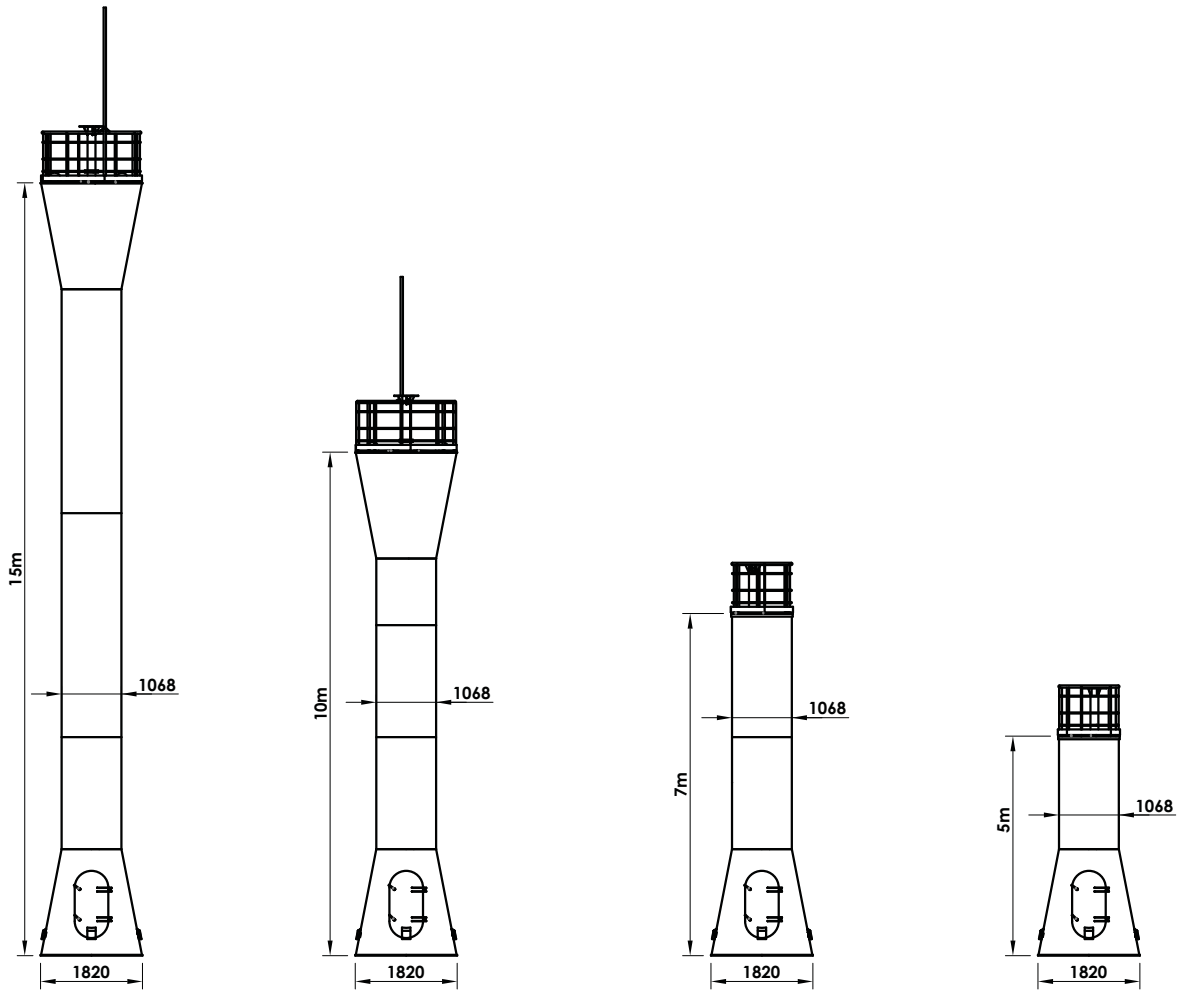

FEATURES

- ✓ Stainless-steel manufacturing.
- ✓ Heights from 5 to 15 metres.
- ✓ Easy assembly due to its modular architecture.
- ✓ Fast erection with use of crane.
- ✓ Spacious sized top platform to hold a high number of solar modules and batteries.
- ✓ Wind-speed resistance up to 200 Kph.
- ✓ Inner access ladder.
- ✓ Access door with safety lock.
- ✓ Protection against vandalism.
- ✓ Provided with templates for accurate anchor bolt positioning.
- ✓ Special primer and two external polyurethane paint coats.
- ✓ Very useful as day mark.

STAINLESS-STEEL TOWERS

MTI

Specifications subject to change without previous notice.

MODEL	FOCAL HEIGHT	BOTTOM BASE	TOP BASE	DIAMETER	WIND SPEED	WEIGHT
MTI 50	6.5 m	Ø 1.8 m	Ø 1 m	1 m	200 kph	2,350 kg
MTI 70	8.5 m	Ø 1.8 m	Ø 1 m	1 m	200 kph	2,500 kg
MTI 100	11.5 m	Ø 1.8 m	Ø 1.8 m	1 m	200 kph	3,700 kg
MTI 150	16.5 m	Ø 1.8 m	Ø 1.8 m	1 m	200 kph	4,600 kg