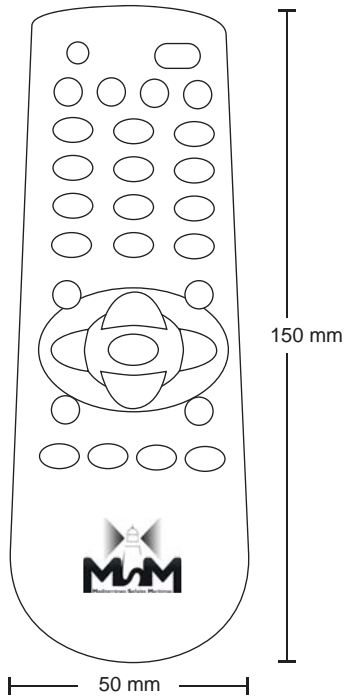

## FEATURES

- ✓ Allows to program the beacon without opening it.
- ✓ Total management of the lantern by the client.
- ✓ Easy programming.
- ✓ Infrared range higher than 10 metres.
- ✓ Change of light rhythm.
- ✓ Internal operating battery consisting of 2 nos. AAA dry cells.
- ✓ Battery level testing function. At maximum LED power and according to emitting flashes, we shall learn the battery charge level of our beacon.
- ✓ Compatible with our MBL beacons series and MCL self-powered lanterns.
- ✓ Programming protected by access code.
- ✓ Comfortable and friendly use.
- ✓ Complete user manual is delivered to the client.

# IR PROGRAMMER

Specifications subject to change without previous notice.

Features	
Power supply:	Dry cells (2 nos. AAA)
Dimensions (mm):	150x50x30
Weight:	50 g

Commands
256 nos. standard light rhythm selection.
User edition of customized light rhythms.
Switching on/off.
Battery charge level testing.
Change to LVD mode (disconnection by battery low level).
Change of access code.
Restore factory settings.
Change of solar radiation level (peak hours a day).
Activation of lantern hibernation mode.
LED power adjusting in %.
Photocell sensitivity adjusting (10 levels).